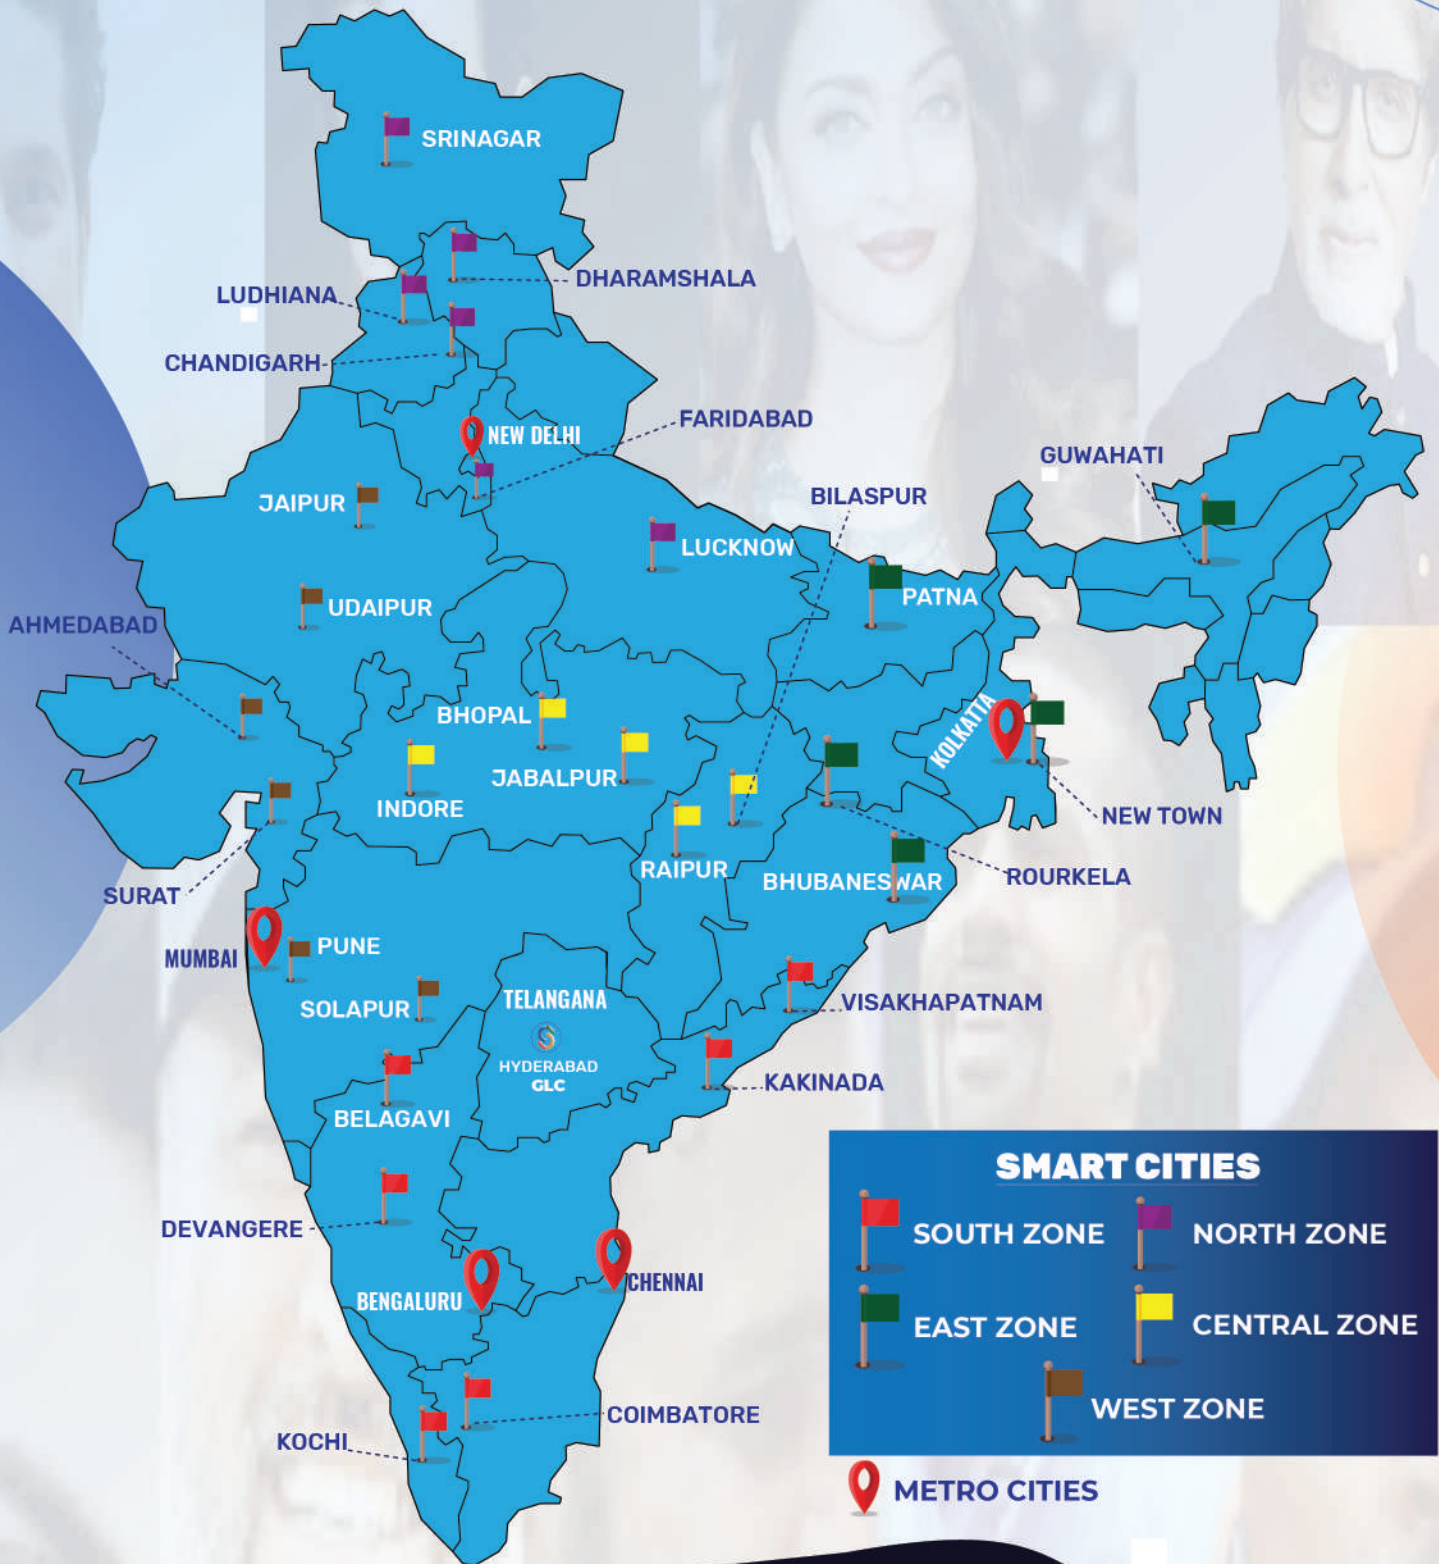

OUR PAN INDIA EXPANSION & GROWTH PLAN

**BY LOYALTY WE MEAN
LIFELONG COMMITMENT**

**LOYAL CUSTOMER, THEY DON'T JUST COME BACK,
THEY DON'T SIMPLY RECOMMEND YOU,
THEY INSIST THAT THEIR FRIENDS DO BUSINESS WITH YOU**